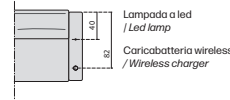

INFORMAZIONI TECNICHE – TECHNICAL INFORMATION

Struttura: legno stagionato e agglomerato, completamente rivestito in ovatta di poliestere gr 300.

Molleggio seduta: nastri elastici in fibra propilenica e lattice da 80 mm, tesi meccanicamente.

Cuscini:

- **Seduta:** poliuretano espanso indeformabile D 32, rivestito in ovatta di poliestere gr 400.
- **Schienale:** poliuretano espanso indeformabile D 18, rivestito in ovatta di poliestere gr 400, con inserto in legno stagionato e meccanismo cromato per movimento schienale reclinabile.
- **Bracciolo:** imbottitura in poliuretano espanso indeformabile D 30, rivestito in ovatta di poliestere.

Rivestimento: completamente sfoderabile in tessuto, parzialmente sfoderabile in pelle ed ecopelle.

Piede di serie:

- piede Brim in metallo finitura nichel nero.

Piedi optional:

Sistema relax: meccanismo 0-Wall elettrico completamente sfoderabile in tessuto, non sfoderabile in pelle ed ecopelle.

Sistema Runner: meccanismo estraibile in metallo e legno stagionato, imbottito in poliuretano espanso indeformabile D 30, rivestito con vellutino accoppiato. Completamente sfoderabile in tessuto, non sfoderabile in pelle ed ecopelle.

Structure: seasoned and agglomerated wood, completely covered in 300 gr polyester wadding.

Seat springing: elastic bands in propylene fiber and latex, mechanically stretched.

Cushions:

- **Seat:** non-deformable polyurethane foam D 32, covered with 400 gr polyester wadding.
- **Backrest:** D 18 non-deformable polyurethane foam, covered in 400 gr polyester wadding, with seasoned wood insert and chromed mechanism for reclining backrest movement.
- **Armrest:** upholstered in non-deformable D 30 polyurethane foam, covered in polyester wadding.

Cover: completely removable in fabric, partially removable cover in leather and eco-leather.

Standard foot:

- metal Brim foot in black nichel finish.

Optional feet:

- metal Brim foot in chrome finish.
- metal Lip foot in moka brown or chrome finish.
- metal Club foot in moka brown finish.

Relax system: electric 0-Wall mechanism completely removable in fabric, non-removable in leather and eco-leather.

Runner system: pull-out mechanism in metal and seasoned wood, padded with non-deformable polyurethane foam D 30, covered with velveteen. Completely removable in fabric, not removable in leather and eco-leather.